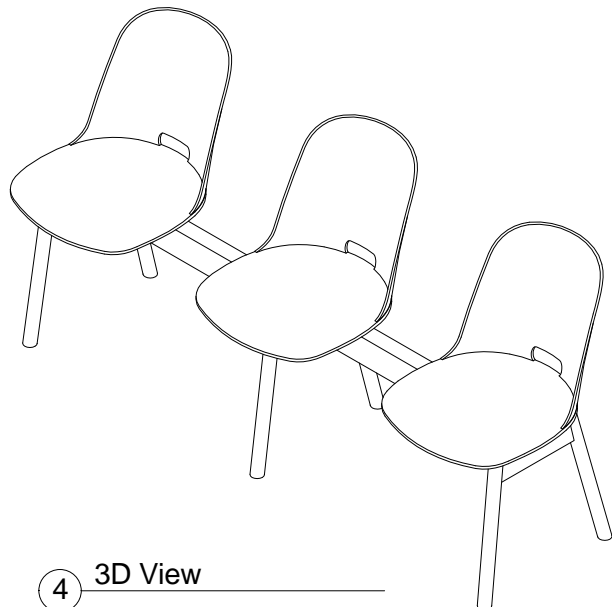

3 Plan View
1" = 1'-0"

1 Front View
1" = 1'-0"

Level 1
0' - 0" 

2 Side View
1" = 1'-0"

Level 1
0' - 0" 

4 3D View

Autodesk® Revit®

www.autodesk.com/revit

Emeco
EMC Revit
Families

ALFIH 3-SEAT BENCH

Project number	C130248
Date	131101
Drawn by	Contino
Checked by	Contino

A150

Scale 1" = 1'-0"