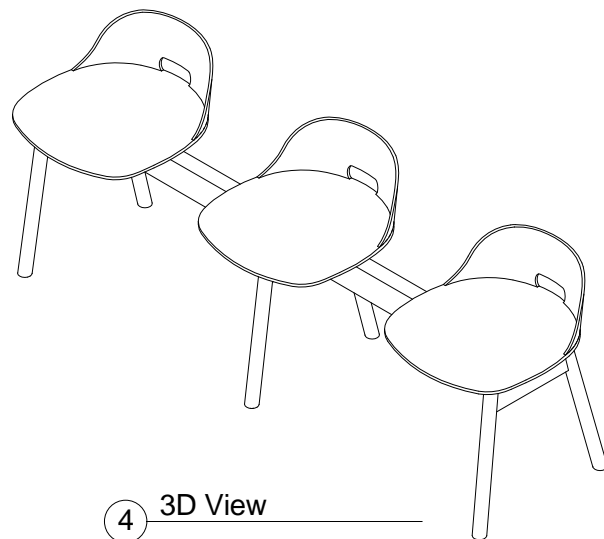

3 Plan View  
1" = 1'-0"

1 Front View  
1" = 1'-0"

Level 1  
0' - 0" 

2 Side View  
1" = 1'-0"

Level 1  
0' - 0" 

4 3D View

Autodesk® Revit®

[www.autodesk.com/revit](http://www.autodesk.com/revit)

Emeco  
EMC Revit  
Families

ALFIL 3-SEAT BENCH

|                |         |                  |
|----------------|---------|------------------|
| Project number | C130248 | <b>A150</b>      |
| Date           | 131101  |                  |
| Drawn by       | Contino |                  |
| Checked by     | Contino | Scale 1" = 1'-0" |