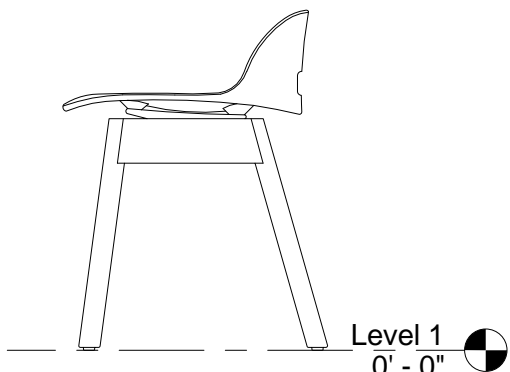

3 Plan View  
1" = 1'-0"

1 Front View  
1" = 1'-0"

Level 1  
0' - 0" 

2 Side View  
1" = 1'-0"

Level 1  
0' - 0" 

4 3D View

Autodesk® Revit®

[www.autodesk.com/revit](http://www.autodesk.com/revit)

Emeco  
EMC Revit  
Families

ALFIL 3-SEAT BENCH

|                |         |                  |
|----------------|---------|------------------|
| Project number | C130248 | <b>A150</b>      |
| Date           | 131101  |                  |
| Drawn by       | Contino |                  |
| Checked by     | Contino | Scale 1" = 1'-0" |