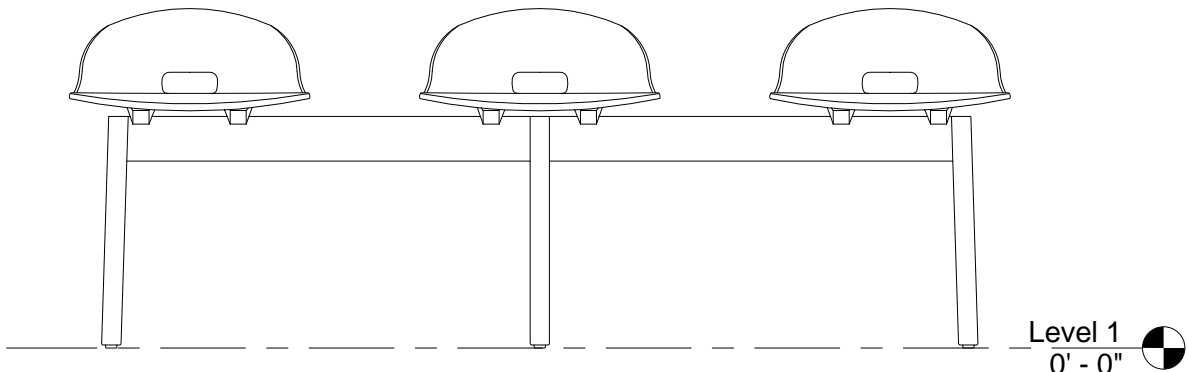

3 Plan View  
1" = 1'-0"

1 Front View  
1" = 1'-0"

Level 1  
0' - 0" 

2 Side View  
1" = 1'-0"

Level 1  
0' - 0" 

4 3D View

Autodesk® Revit®

[www.autodesk.com/revit](http://www.autodesk.com/revit)

Emeco  
EMC Revit  
Families

ALFIL 3-SEAT BENCH

|                |         |                  |
|----------------|---------|------------------|
| Project number | C130248 | <b>A150</b>      |
| Date           | 131101  |                  |
| Drawn by       | Contino |                  |
| Checked by     | Contino | Scale 1" = 1'-0" |