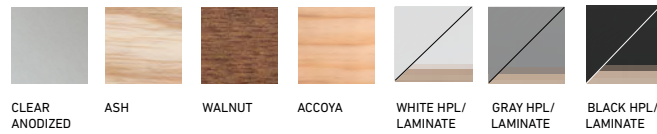

2 INCH X BASE COUNTER TABLE 30" ROUND OR SQUARE

W/D/DIA: 30" H: 43"
W/D/DIA: 76cm H: 109cm

TOPS IN RECYCLED ALUMINUM, SOLID WOOD, HPL OR LAMINATE WITH PLYWOOD EDGE