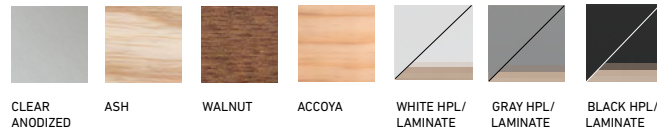

2 INCH FLAT BASE CAFÉ TABLE 24x30" RECTANGULAR

W: 24" D: 30" H: 28.4"
W: 60cm D: 76cm H: 73cm

TOPS IN RECYCLED ALUMINUM, SOLID WOOD, HPL OR LAMINATE WITH PLYWOOD EDGE

FRAMES IN RECYCLED ALUMINUM