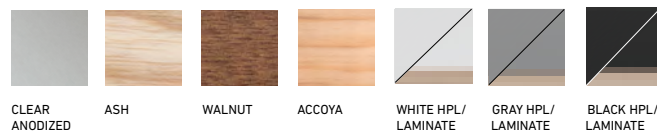

2 INCH X BASE BAR TABLE 30" ROUND OR SQUARE

W/D/DIA: 30" H: 43"
W/D/DIA: 76cm H: 110cm

TOPS IN RECYCLED ALUMINUM, SOLID WOOD, HPL OR LAMINATE WITH PLYWOOD EDGE

FRAMES IN RECYCLED ALUMINUM