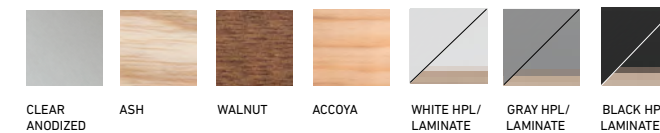

TOPS IN RECYCLED ALUMINUM, SOLID WOOD, HPL OR LAMINATE WITH PLYWOOD EDGE

FRAMES IN RECYCLED ALUMINUM

2 INCH X BASE COUNTER HEIGHT TABLE BY JASPER MORRISON, 2020

2 INCH X BASE COUNTER TABLE 24" ROUND OR SQUARE