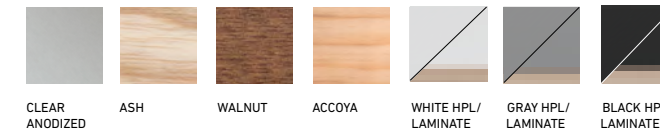

2 INCH FLAT BASE BAR TABLE 30" ROUND OR SQUARE

W/D/DIA: 30" H: 43"
W/D/DIA: 76cm H: 110cm

TOPS IN RECYCLED ALUMINUM, SOLID WOOD, HPL OR LAMINATE WITH PLYWOOD EDGE

FRAMES IN RECYCLED ALUMINUM